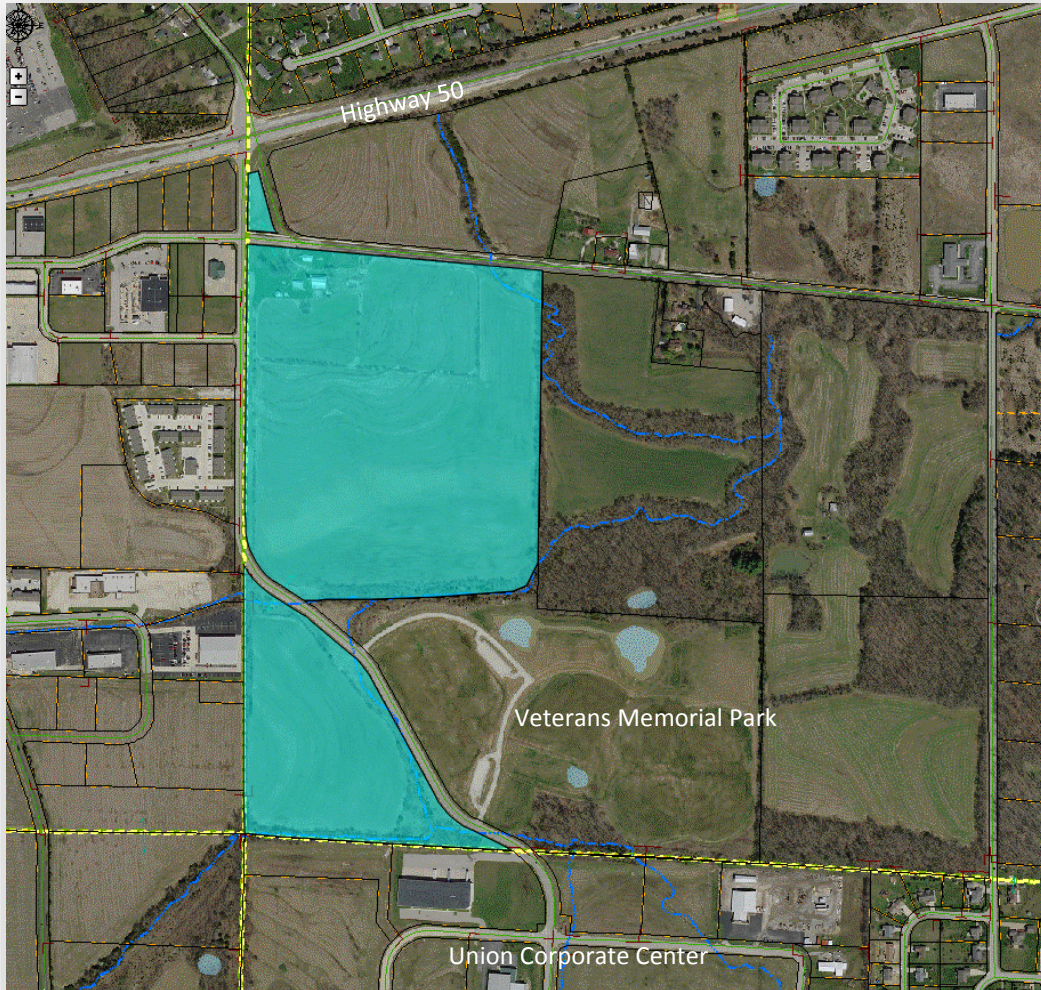

68 +/- Acres

Denmark Road, Union, Missouri

- 68 +/- Prime Acres
- Will Subdivide
- Commercial Potential
- Utilities on Site
- Near new Veterans Memorial Park, Union Corporate Center Business Park, Prairie Dell Plaza Shopping, and across Highway 50 from Walmart.
- Traffic signal planned for intersection of Highway 50 and Progress Parkway