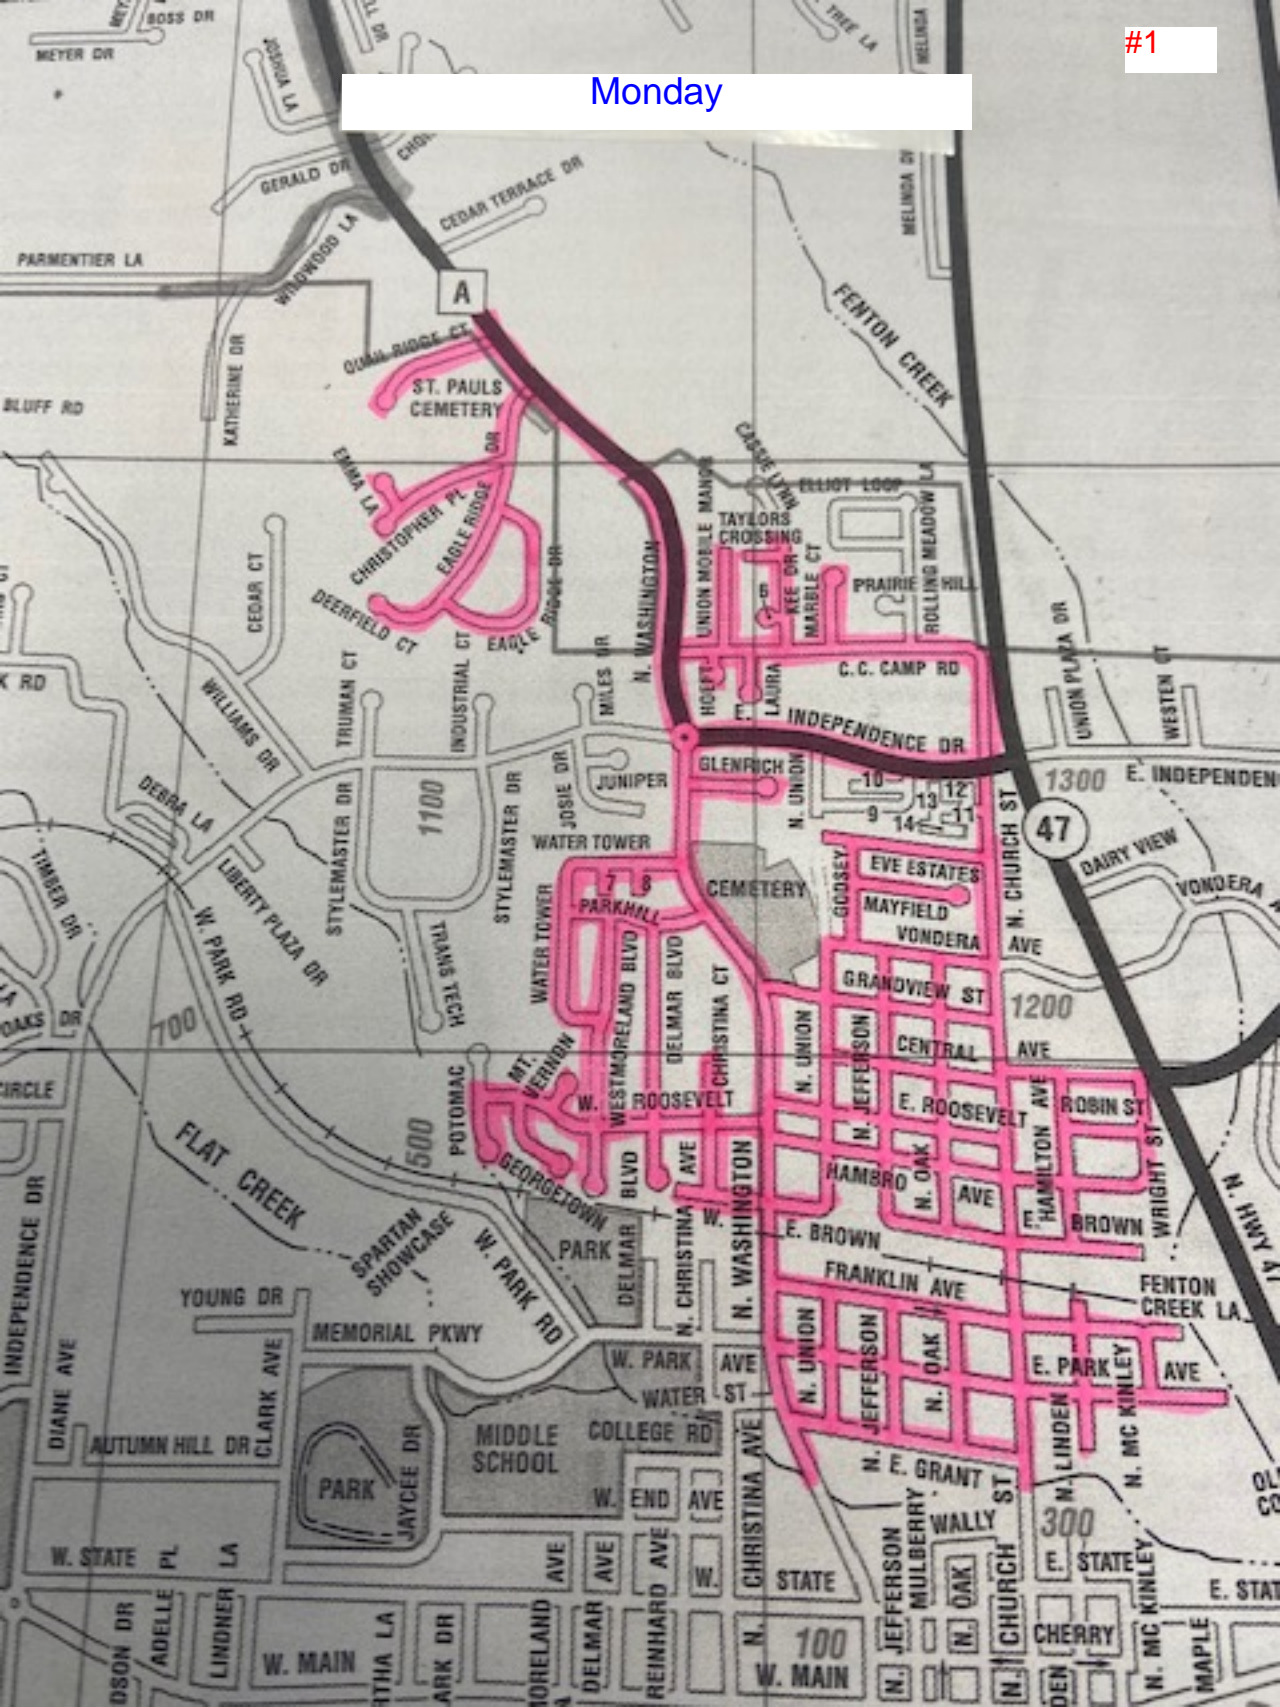

Area Map of New Routes after changes

Monday

Tuesday

63084

Wednesday

Thursday

Union
3084

50