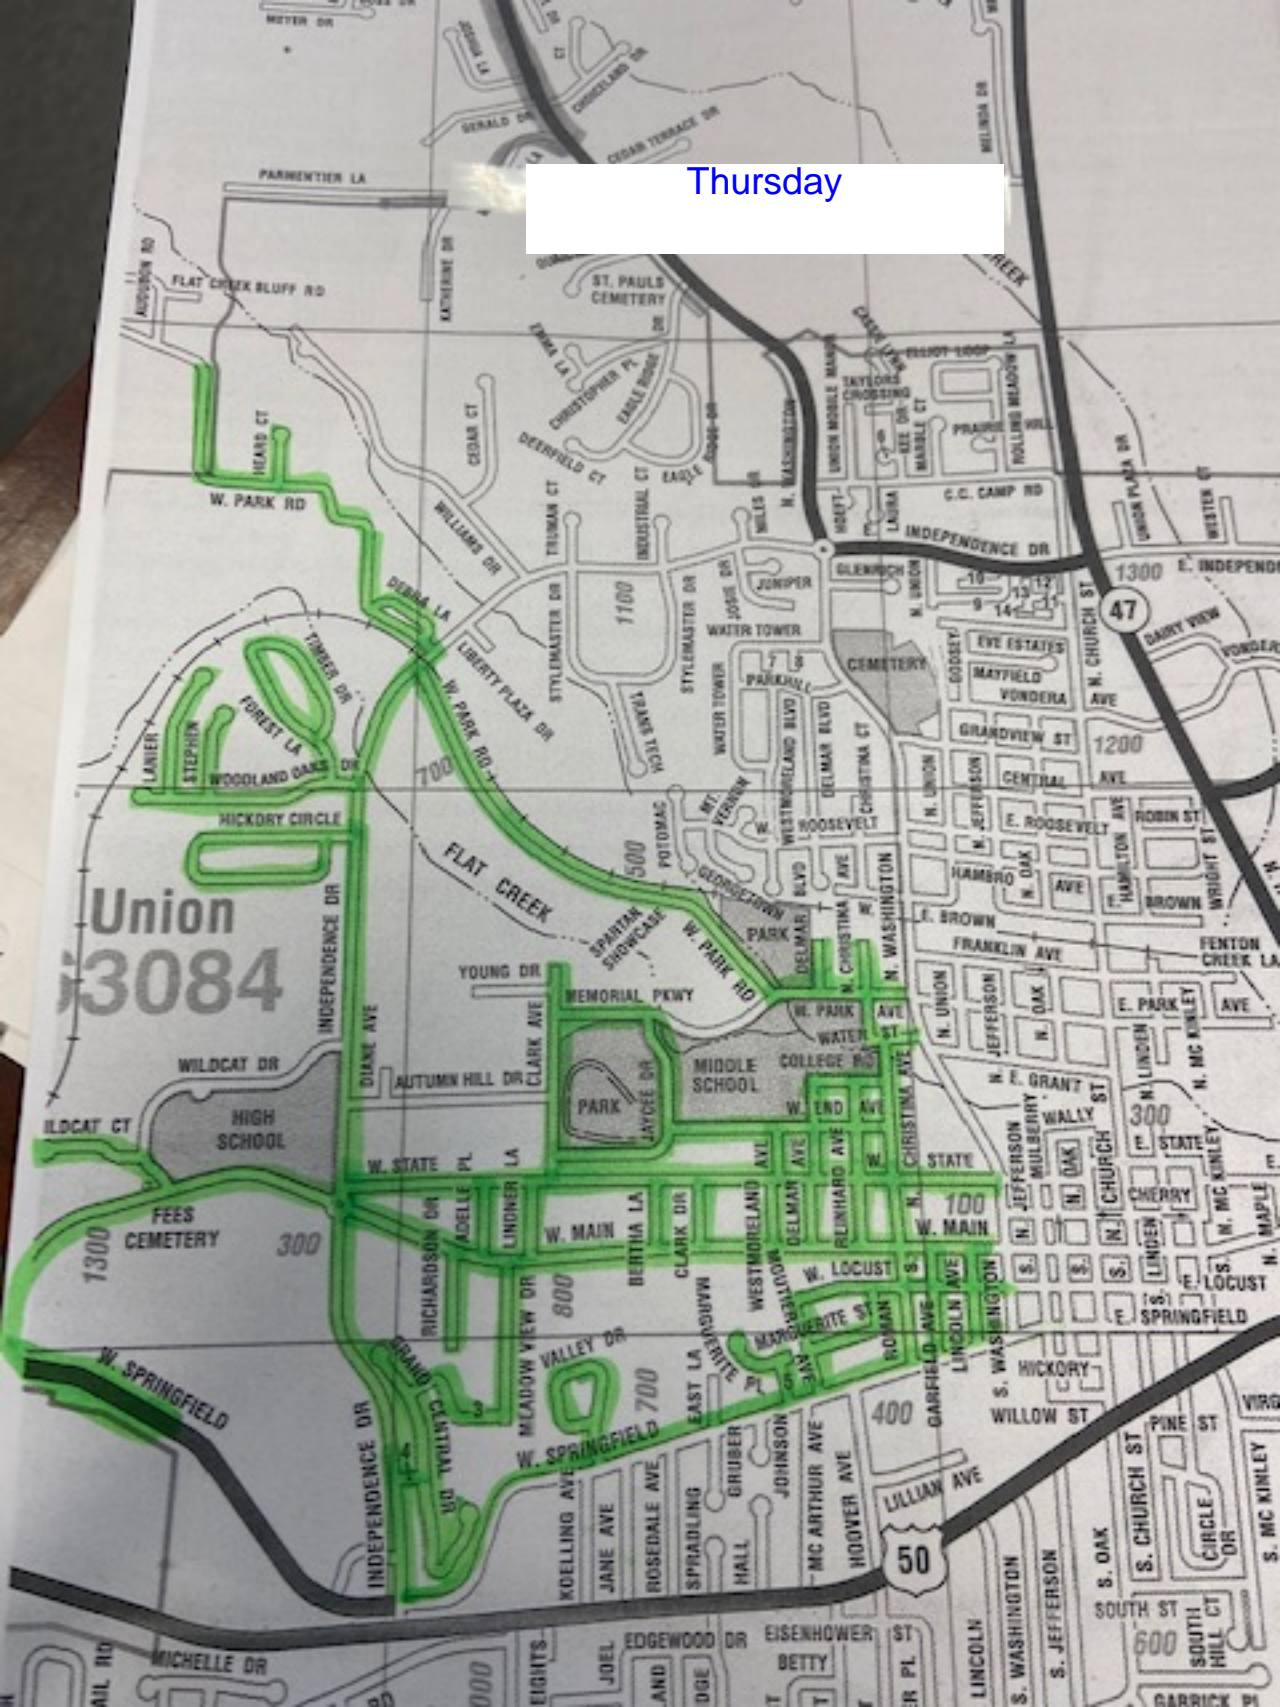

Area Map of New Routes after changes

Monday

Tuesday

63084

Wednesday

Thursday

Union
3084

50